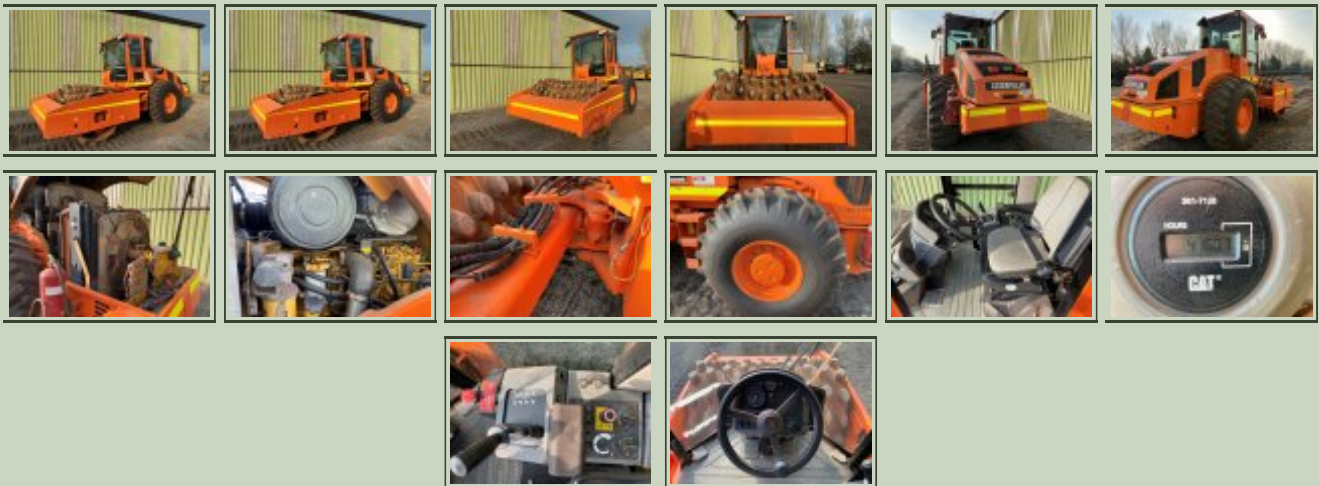

Caterpillar C6.6 Engine
17,677 Kg Operating weight
2134mm Operating width
Recently fitted with new tyres
Vehicle clean machine

Videos (if available)

Category	Rollers / Compactors	Length	6.20m
Manufacturer	Caterpillar	Height	3.10m
Engine	Caterpillar C6.6	Width	2.35m
Gearbox		GVW	17677 Kg
Brakes		Hrs_Kms	4160 Hours
Steering		Date into Service	
Tyres	23.1-26	Year of Manufacture	2013
Max Load		Qty Available	1
Electrics	24v	Export Requirements ...more	NLR (No Licence Required)

REQUEST A QUOTE

or call us on **UK +44(0)1302-954007** or whatsapp msg us on **+44 (0)7785-736649**

Photo Gallery

All prices qoted are GBP U.K. Pounds Sterling Ex. Works excluding VAT where applicable and shipping / associated costs.

Vehicles advertised are subject to remaining unsold.

All prices quoted are based on **"per individual unit"** purchased, any reductions on advertised price for multiple item orders is subject to negotiation and is conducted at the time of inspection or provision of LOI.